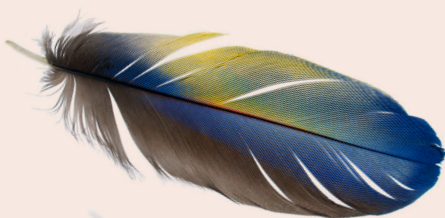

Material

- Acetate frame with titanium endpiece and temple

Bridge & Hinge Designs

- Keyhole-style fixed bridge
- Traditional pin hinge

Style & Fit

- Round silhouette

Gender: Unisex

Size: Medium

Face Shape: 

Frame Collection

- Specialty Metals Collection

COUNTRY OF ORIGIN: JAPAN

AVAILABILITY

STYLE	COLOR
MJO2406-02	Gloss Black
MJO2406-10	Tortoise
MJO2406-15	Green
MJO2406-18A	Caramel

FRAME SPECS

EYE SIZE	DBL	TEMPLE	B MEASUREMENT
47	22	130	39